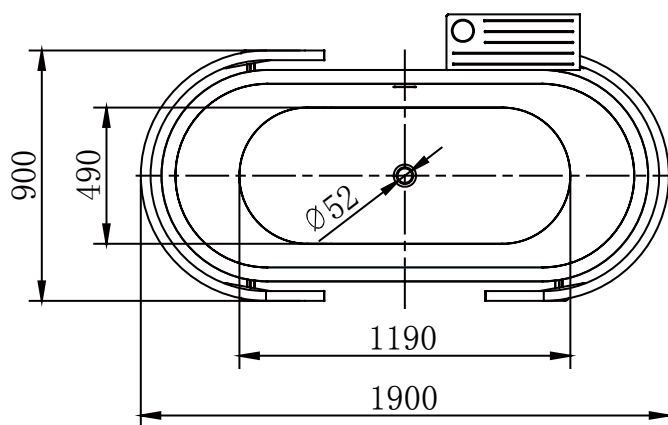

PRODUCT SPECIFICATION 产品规格书

NB25708W-1K

1.9m Free Standing Bathtub
1.9米独立浴缸

(Rough-in Dimensions):

安装尺寸图:

(Unit): mm

单位: 毫米

(Size): 1900X900X590

尺寸: 1900X900X590

Item No. 品号	NB25708W-1K	
Capacity 容水量	litres to overflow 240L 浴缸最大容水量240升	
Available Color 颜色	Black & White 黑白配	
Materials 材质	Acrylic 亚克力	
Shipping Package 运输包装	浴缸包装 : L(长)1800 X W(宽) 810X H(高) 580mm (1set/1CTN 1个/1箱) G.W(毛重) : 52 kg Bathtub Package: 金属架包装 : L(长)1150 X W(宽) 685X H(高) 600mm (1set/1CTN 1个/1箱) G.W(毛重) : 15 kg Shelf package:	

Remarks: ND9113C brass pop-up and ND9106N brass tube (L=500mm) included.
备注: 包含铜质弹跳去水器ND9113C和铜质去水器连接管ND9106N(L=500mm)。

INNOCI reserves the right to make changes or modifications on any of its products without advance notice.
INNOCI 艺耐公司保留不事先通知便改变或修改的权利