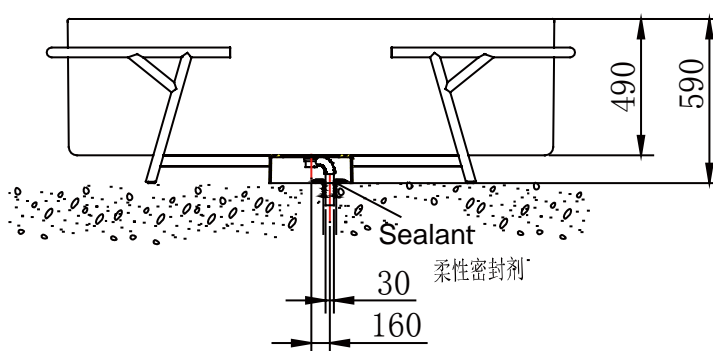

PRODUCT SPECIFICATION 产品规格书

NB25708W-1K

1.9m Free Standing Bathtub
1.9米独立浴缸

(Rough-in Dimensions):

安装尺寸图:

(Unit): mm

单位: 毫米

(Size): 1900X900X590

尺寸: 1900X900X590

Item No. 品号	NB25708W-1K	
Capacity 容水量	litres to overflow 240L 浴缸最大容水量240升	
Available Color 颜色	Black & White 黑白配	
Materials 材质	Acrylic 亚克力	
Shipping Package 运输包装	浴缸包装 : L(长)1800 X W(宽) 810X H(高) 580mm (1set/1CTN 1个/1箱) G.W(毛重) : 52 kg Bathtub Package: 金属架包装 : L(长)1150 X W(宽) 685X H(高) 600mm (1set/1CTN 1个/1箱) G.W(毛重) : 15 kg Shelf package:	

Remarks: ND9113C brass pop-up and ND9106N brass tube (L=500mm) included.
备注: 包含铜质弹跳去水器ND9113C和铜质去水器连接管ND9106N(L=500mm)。

INNOCI reserves the right to make changes or modifications on any of its products without advance notice.
INNOCI 艺耐公司保留不事先通知便改变或修改的权利